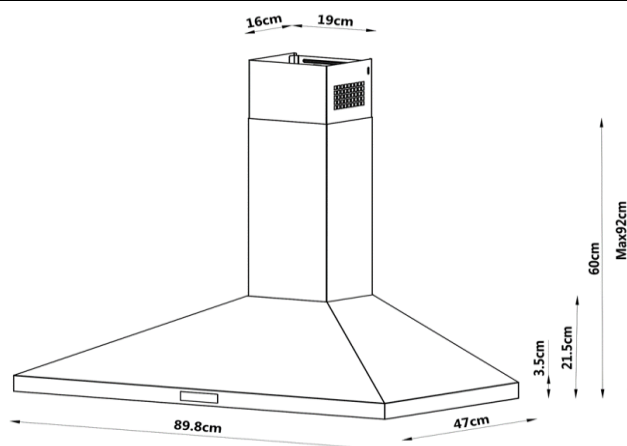

Appliance Data Sheet

Product Type	Cooker Hood
Product Code	WRCHIM90RF
	Product Description
	90cm RF Connected Chimney cooker hood
	

Features / Specification

Barcode	8422248616935
Colour	Brushed metal finishing glass St. steel
Hood Width	90cm
Fan Speeds	5 Speed + Turbo
Extraction Rate	600m ³ /h
Lights	1 x 3W Max
Grease Filter	1 x Aluminium Mesh
Controls	Touch Switch
Noise Level	63dB
Carbon Filters	WRFILT4 (2 pack)
Air Outlet Diameter	150mm
Motor Rating	220-240V - 50Hz - 90W
Maximum Load	93W
Chimney Extension	500mm-720mm

Dimensions & Technical Information

Product Dimensions width x depth x height	898mm x 470mm x 920mm
Packed Dimensions width x depth x height	960mm x 250mm x 525mm
Product Weight (kg)	10.3 Packed / 8.8 Unpacked